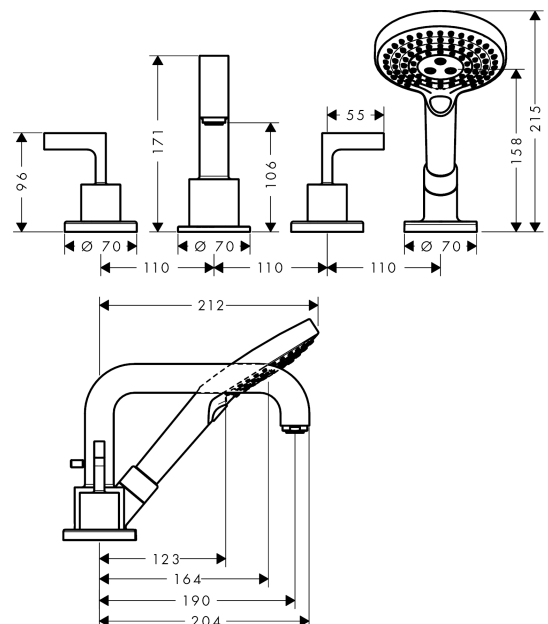

Scale drawing