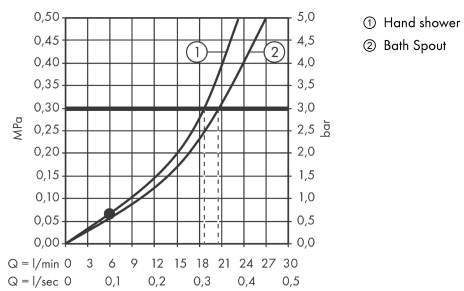

AXOR Citterio

4-hole rim mounted bath mixer with lever handles and escutcheons

Surfaces: **Chrome** Article Number: **39446000**

Description

product features

- consists of: 4-hole rim mounted bath mixer, hand shower, shower hose
- projection 190 mm
- connection type: basic set
- spray type mixer: normal spray
- spray type hand shower: Rain, RainAir, Whirl
- maximum pull-out length of hand shower: 1.10 m
- ceramic valves hot/ cold 90°
- min. operating pressure: 1 bar
- max. operating pressure: 10 bar
- with automatic resetting
- non-return valve
- connection dimension: DN15
- P-IX 9087/ICB
- ACS 18 ACC LY 512, valide jusqu'au 24.08.2023

Technology

Product image

Scale drawing

AXOR Citterio
4-hole rim mounted bath mixer with lever handles and escutcheons
 Surfaces: **Chrome** Article Number: **39446000**

Flowchart

AXOR Citterio
4-hole rim mounted bath mixer with lever handles and escutcheons
 Surfaces: **Chrome** Article Number: **39446000**